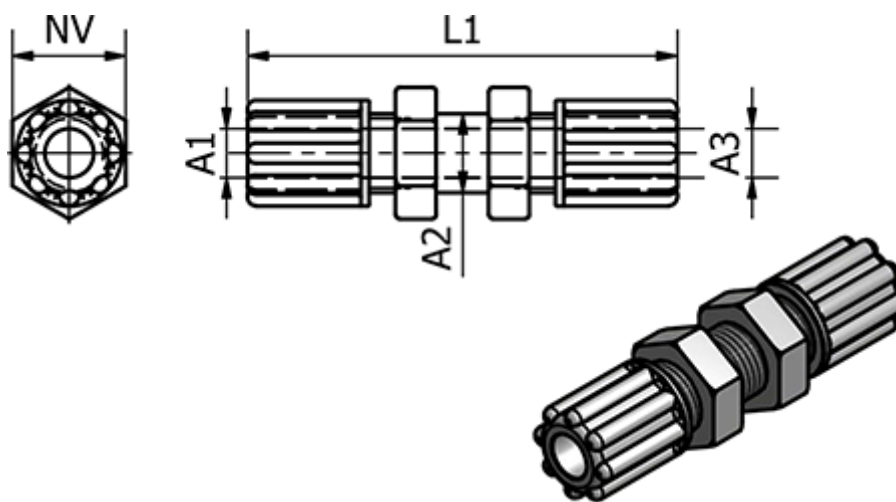

# Data Sheet

Article number: 58614032

Description: Push-on 140.32, Ø6/8, Ø6/8 - M14x1,5  
Straight Bulkhead

## Measures

Ext. Hose Diameter A1 = 6/8

Ext. Hose Diameter A3 = 6/8

L1 = 62

NV = 19

Thread A2 = M14x1,5